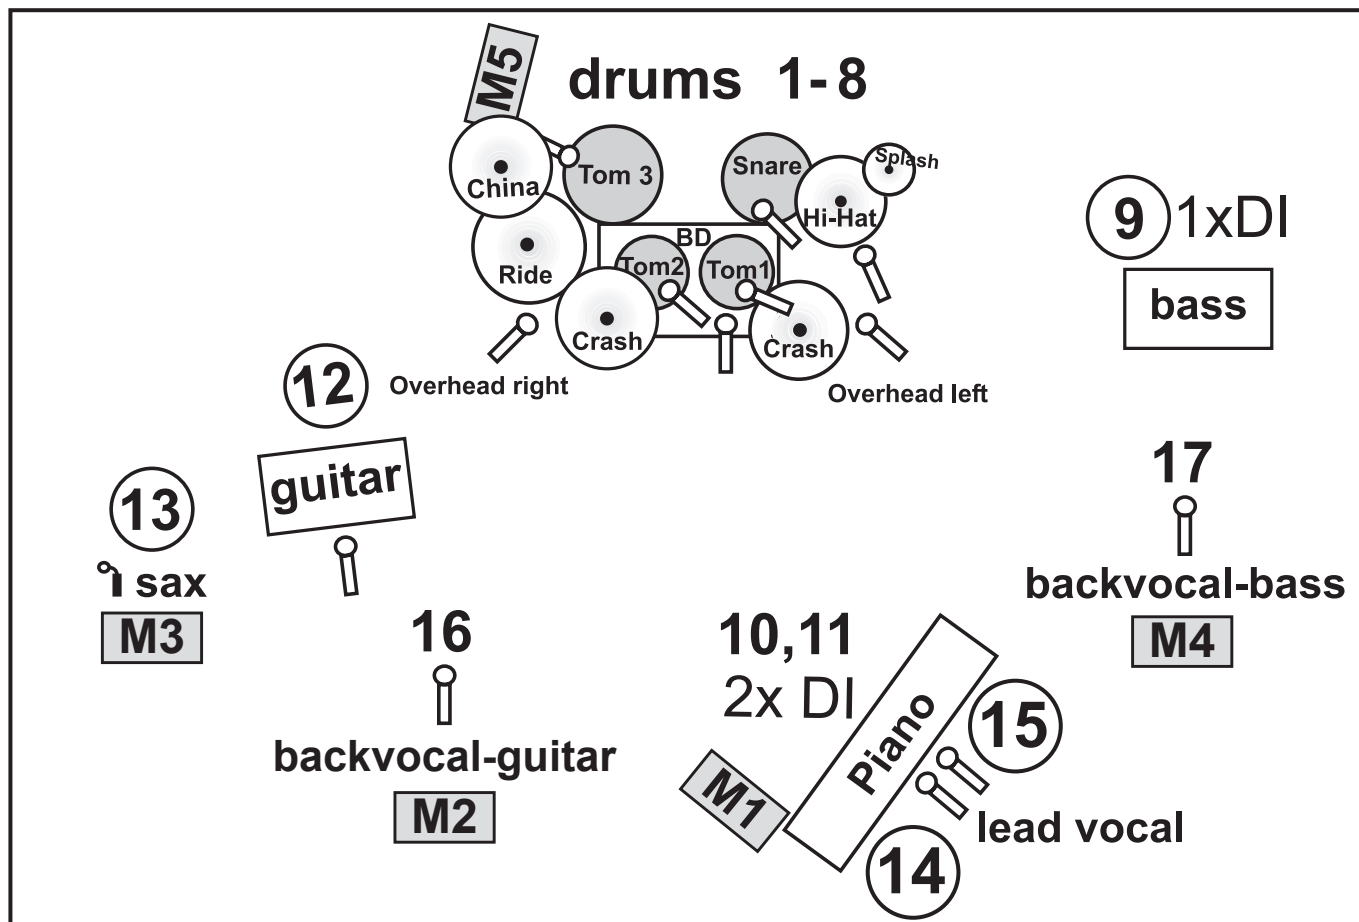

The Shakin' Cadillacs

STAGE 6x4m

TECHNICAL RIDER

Channel:

- 1 BD
- 2 Snare
- 3 Tom 1
- 4 Tom 2
- 5 Tom 3
- 6 Hi Hat
- 7 Overhead left
- 8 Overhead right
- 9 Bass, DI
- 10 Piano left, DI
- 11 Piano right, DI
- 12 Guitar, Mic
- 13 Saxophon clip wireless (Own Mic)
- 14 Lead Vocal (Own Mic)
- 15 Lead Vocal wireless
- 16 Backvocal Guitar (Own Mic)
- 17 Backvocal Bass (Own Mic)

Monitor:

- AUX 1: Piano
- AUX 2: Guitar
- AUX 3: Sax
- AUX 4: Bass
- AUX 5: Drums

Drum-Riser:

2m x 2m x 0,4m

enquires to:

Gerhard Krobath
M: +43 664 500 7851
gerhard@theshakincadillacs.at